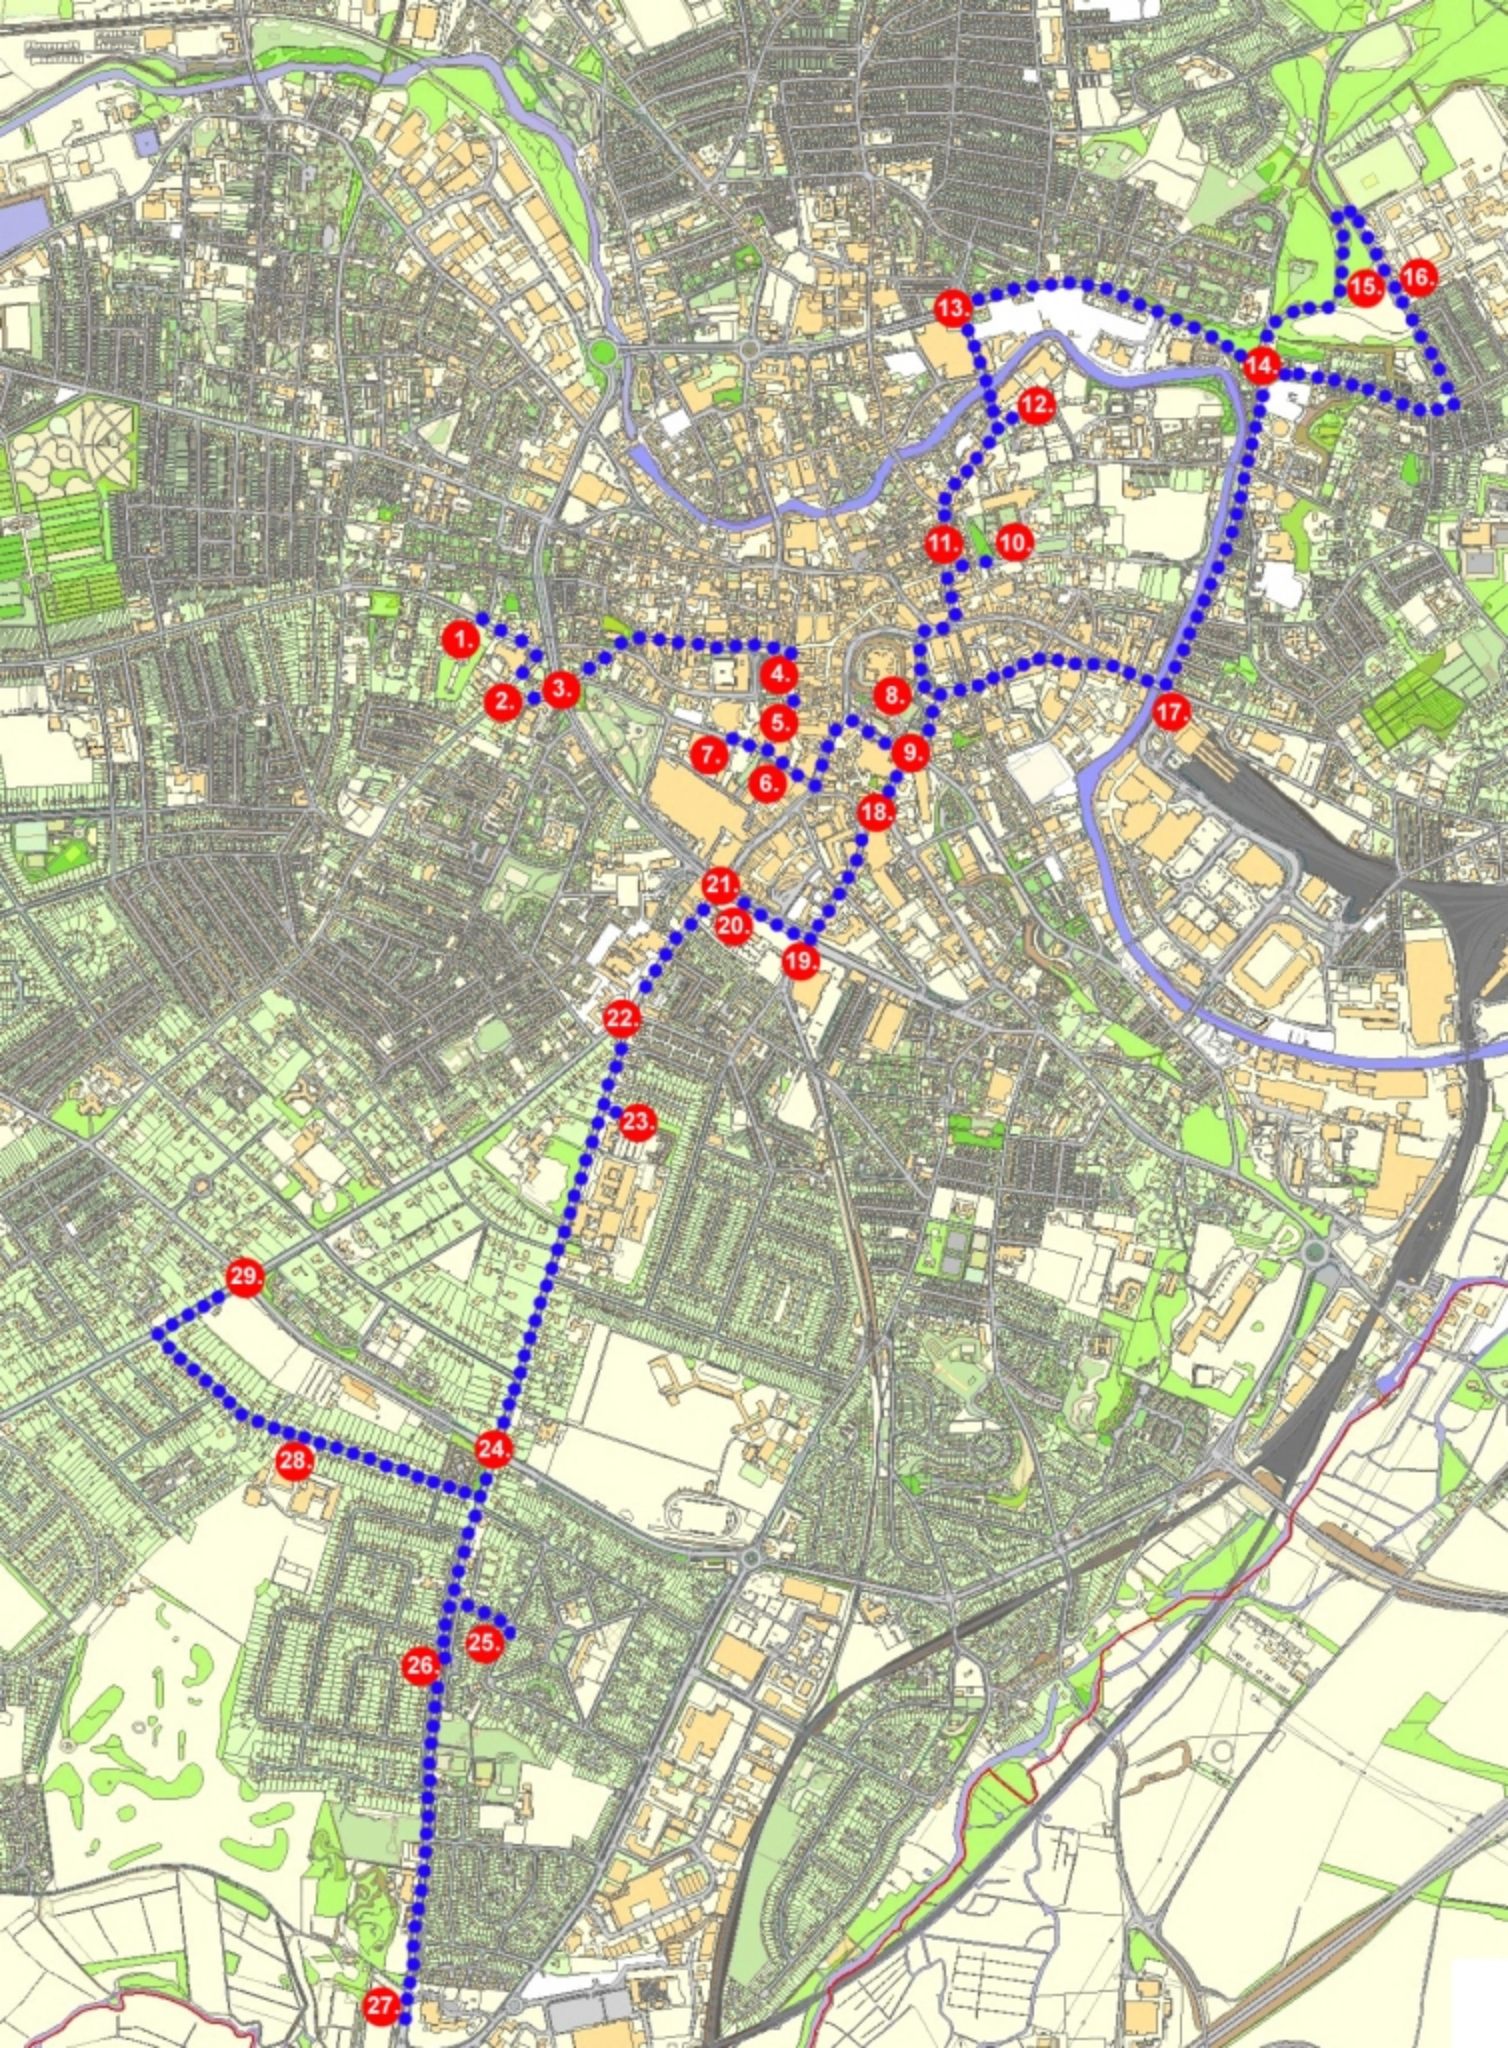

Adam and Eve
Container Displays

Norwich Train Station
Floral Fountain Planters

All Saints Green
Geranium Display

Forester Close Sheltered
Vegetable Garden

Newmarket Road Roundabout

Return to City Hall to meet guests for buffet at 2-15pm